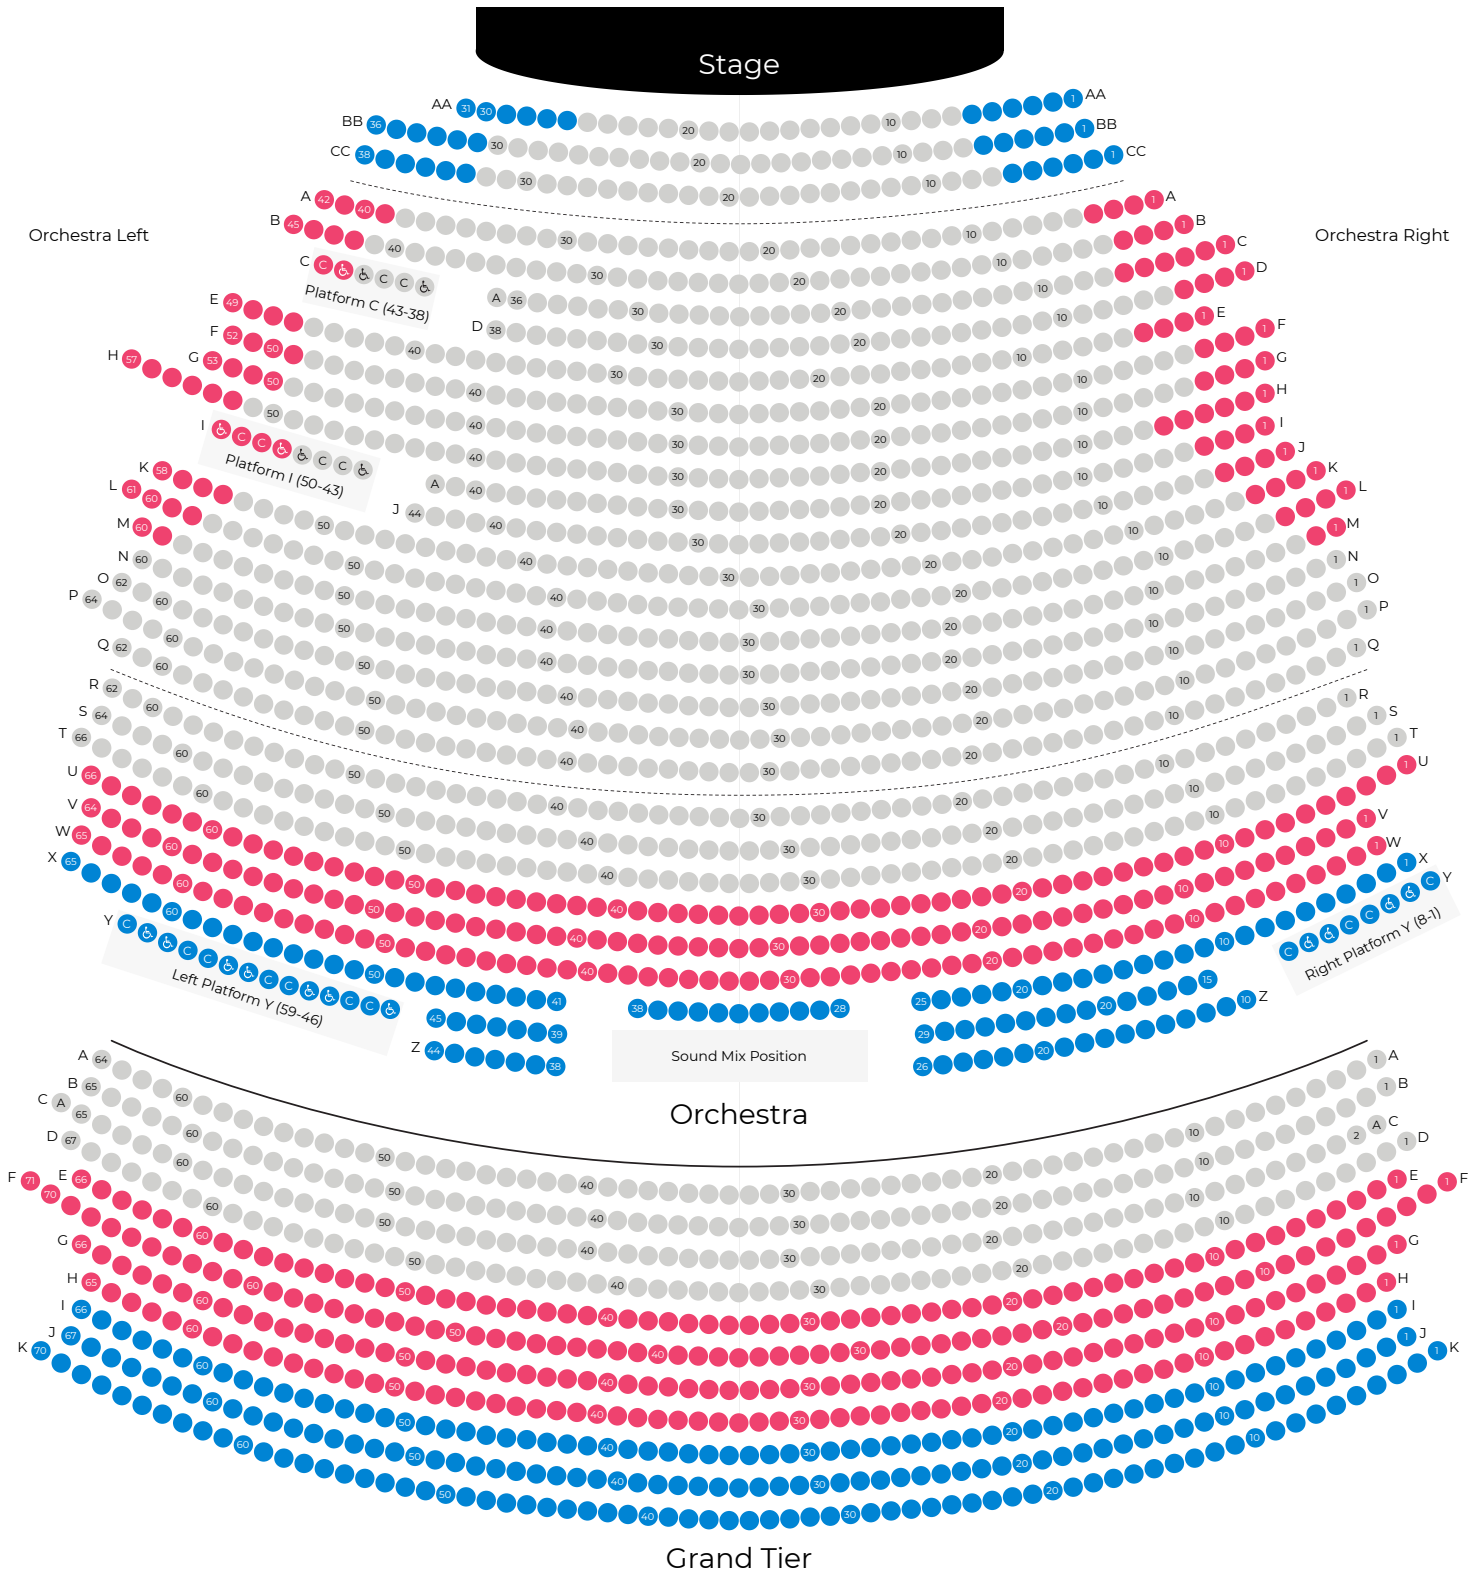

# COBB GREAT HALL

WHARTON CENTER FOR PERFORMING ARTS

- Wheelchair
- Companion Seats
- ADA Swing Arm Seats

- Zone 1
- Zone 2
- Zone 3