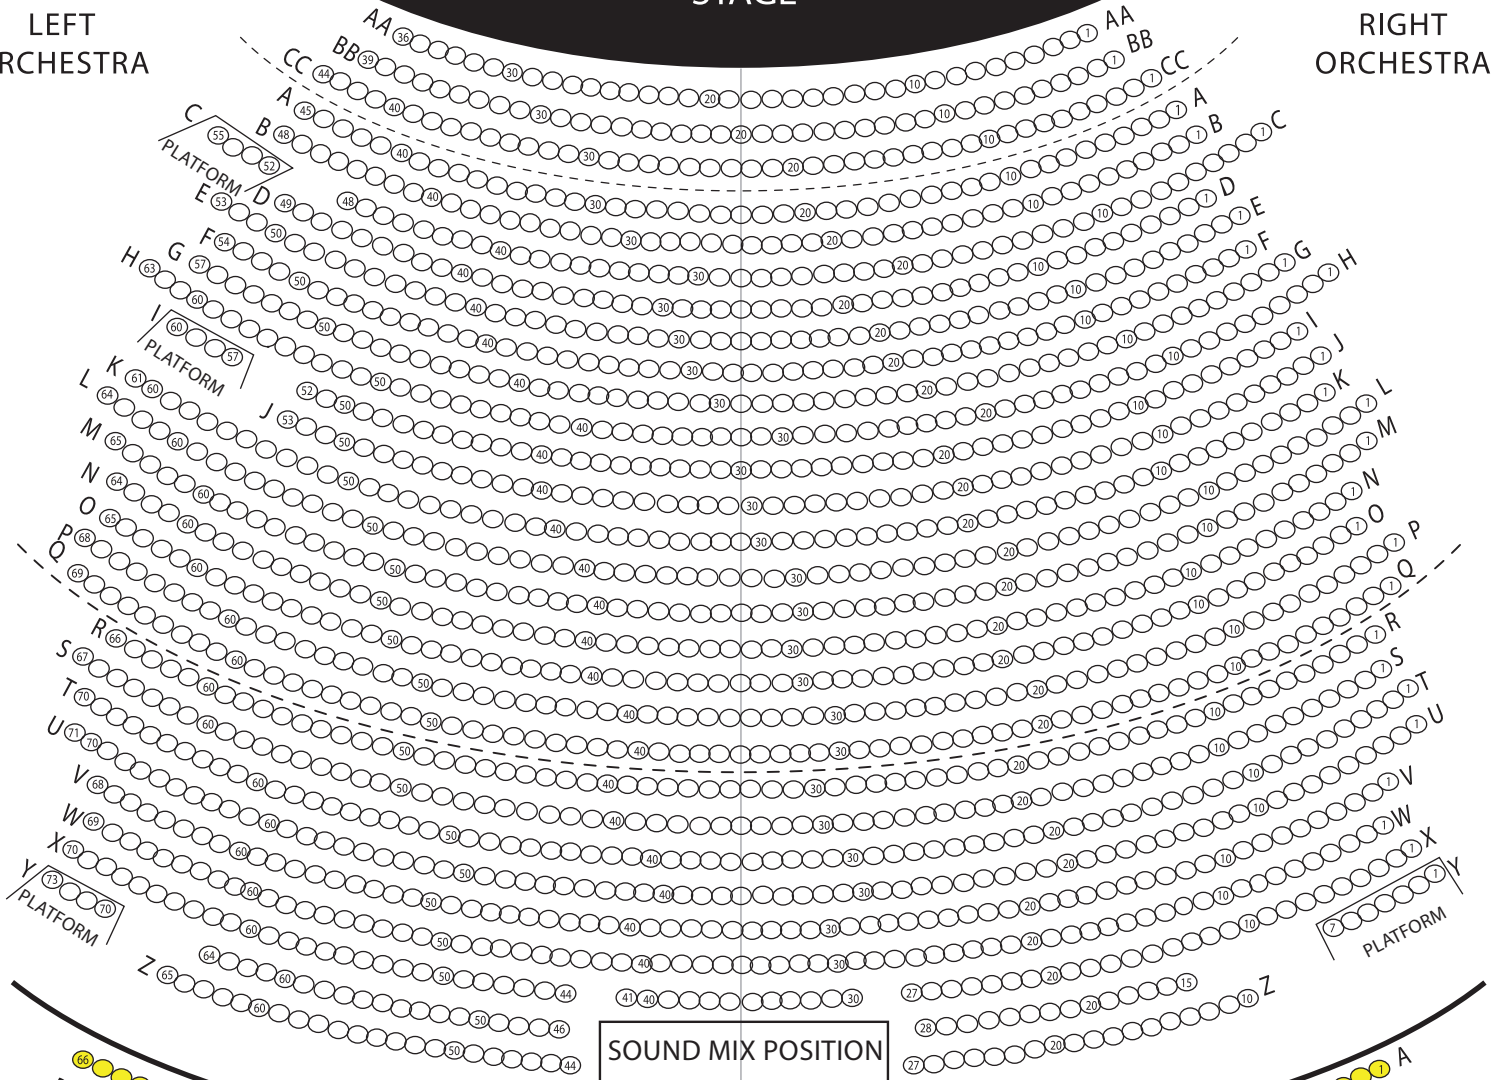

STAGE

LEFT ORCHESTRA

RIGHT ORCHESTRA

SOUND MIX POSITION

ORCHESTRA

GRAND TIER

COBB GREAT HALL

	ZONE 1
	ZONE 2